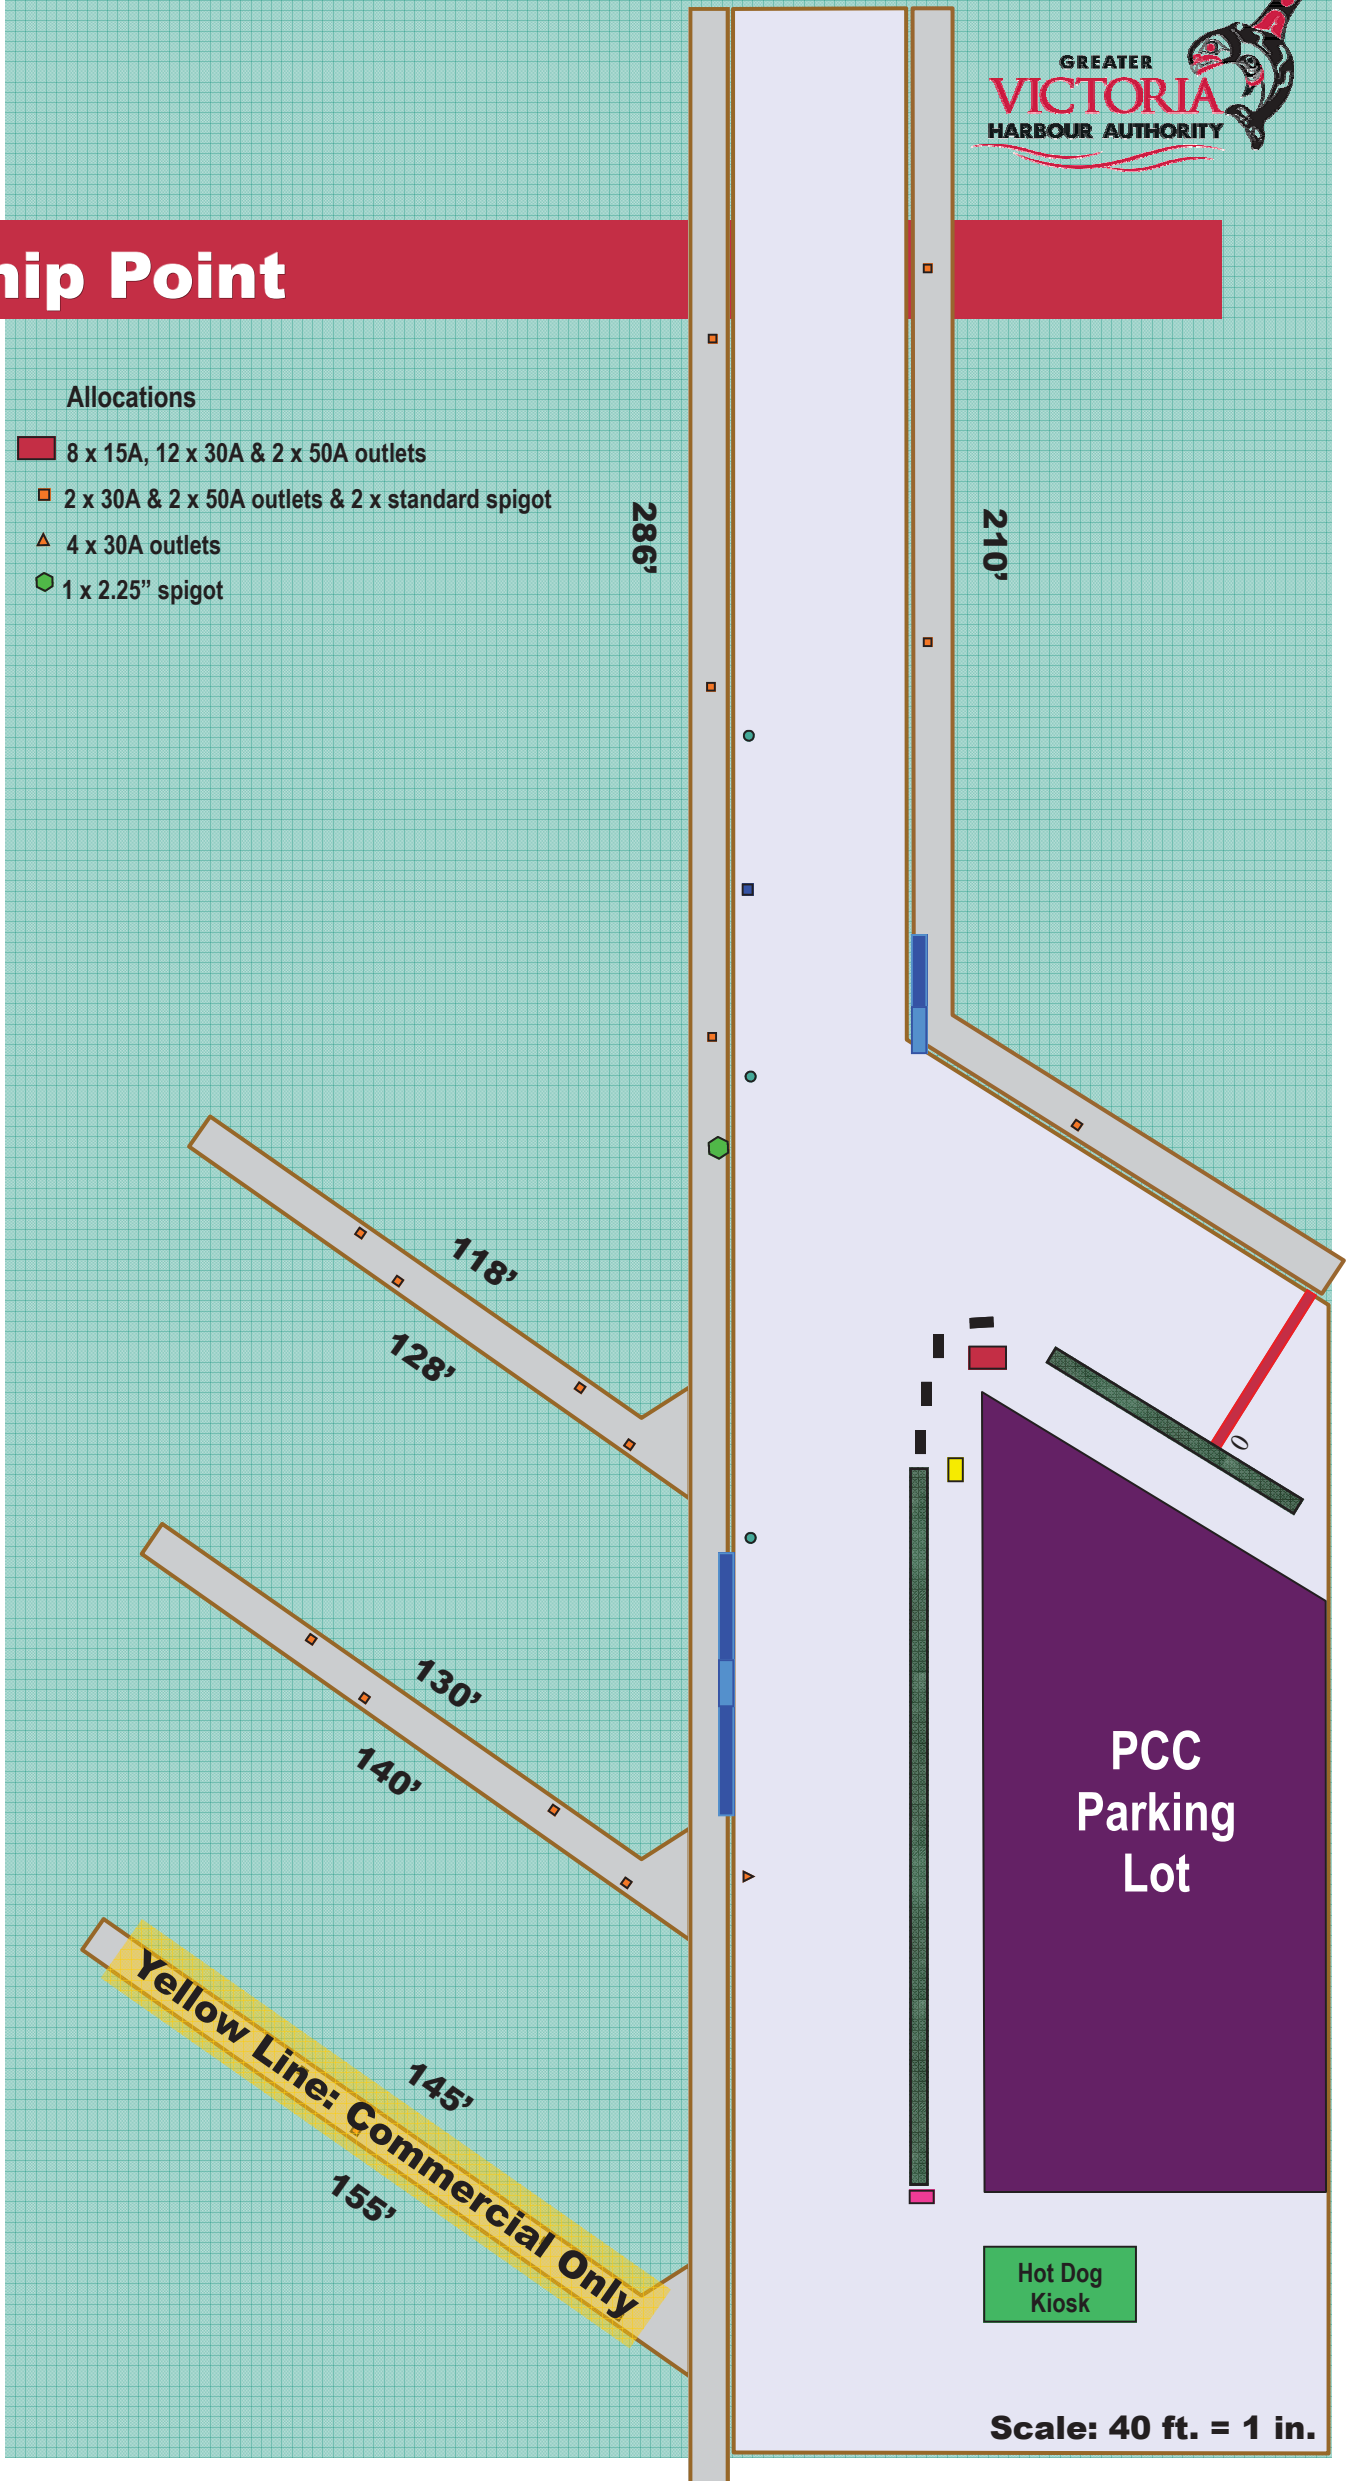

# Ship Point

**Allocations**

- 8 x 15A, 12 x 30A & 2 x 50A outlets
- 2 x 30A & 2 x 50A outlets & 2 x standard spigot
- 4 x 30A outlets
- 1 x 2.25" spigot

Scale: 40 ft. = 1 in.